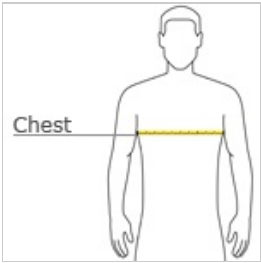

CHEST

With arms down at sides, measure around the upper body, under arms and over the fullest part of the chest.

SIZE CHART

	XS	S	M	L	XL
Size	4	6/8	10/12	14/16	18/20
Chest	25-26	26-28	28-30	30-32	32-35

COLOR INFORMATION